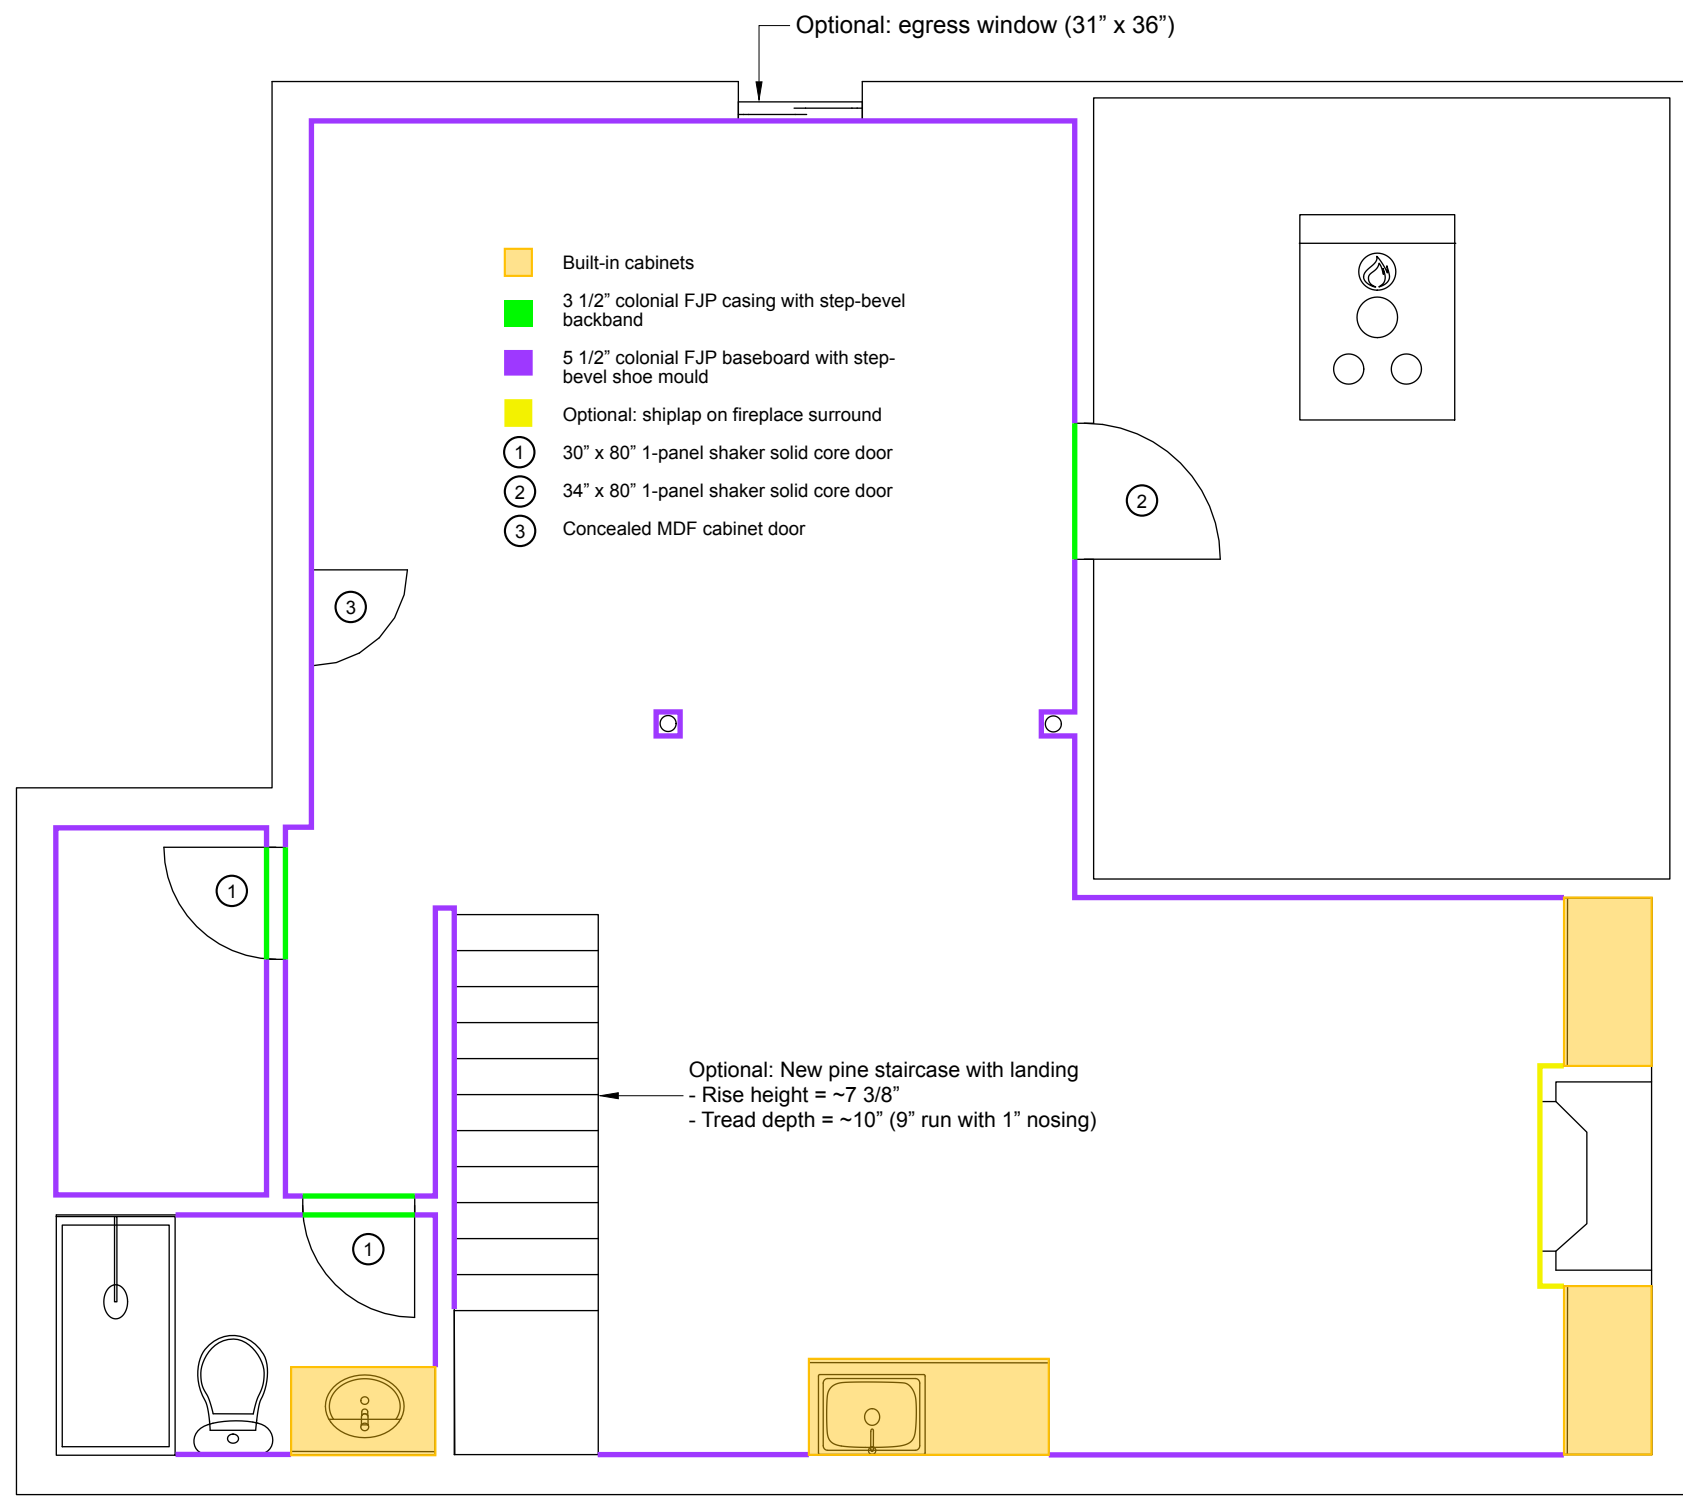

Eden Build Ltd.
135 South Dr
St Catharines, ON
info@edenbuild.ca
(905) 658-3336

CLIENT
...

PROJECT
Basement Remodel

PROJECT NO.
149

ISSUE
February 6, 2024

DRAWN BY
Craig Eden

Millwork Plan