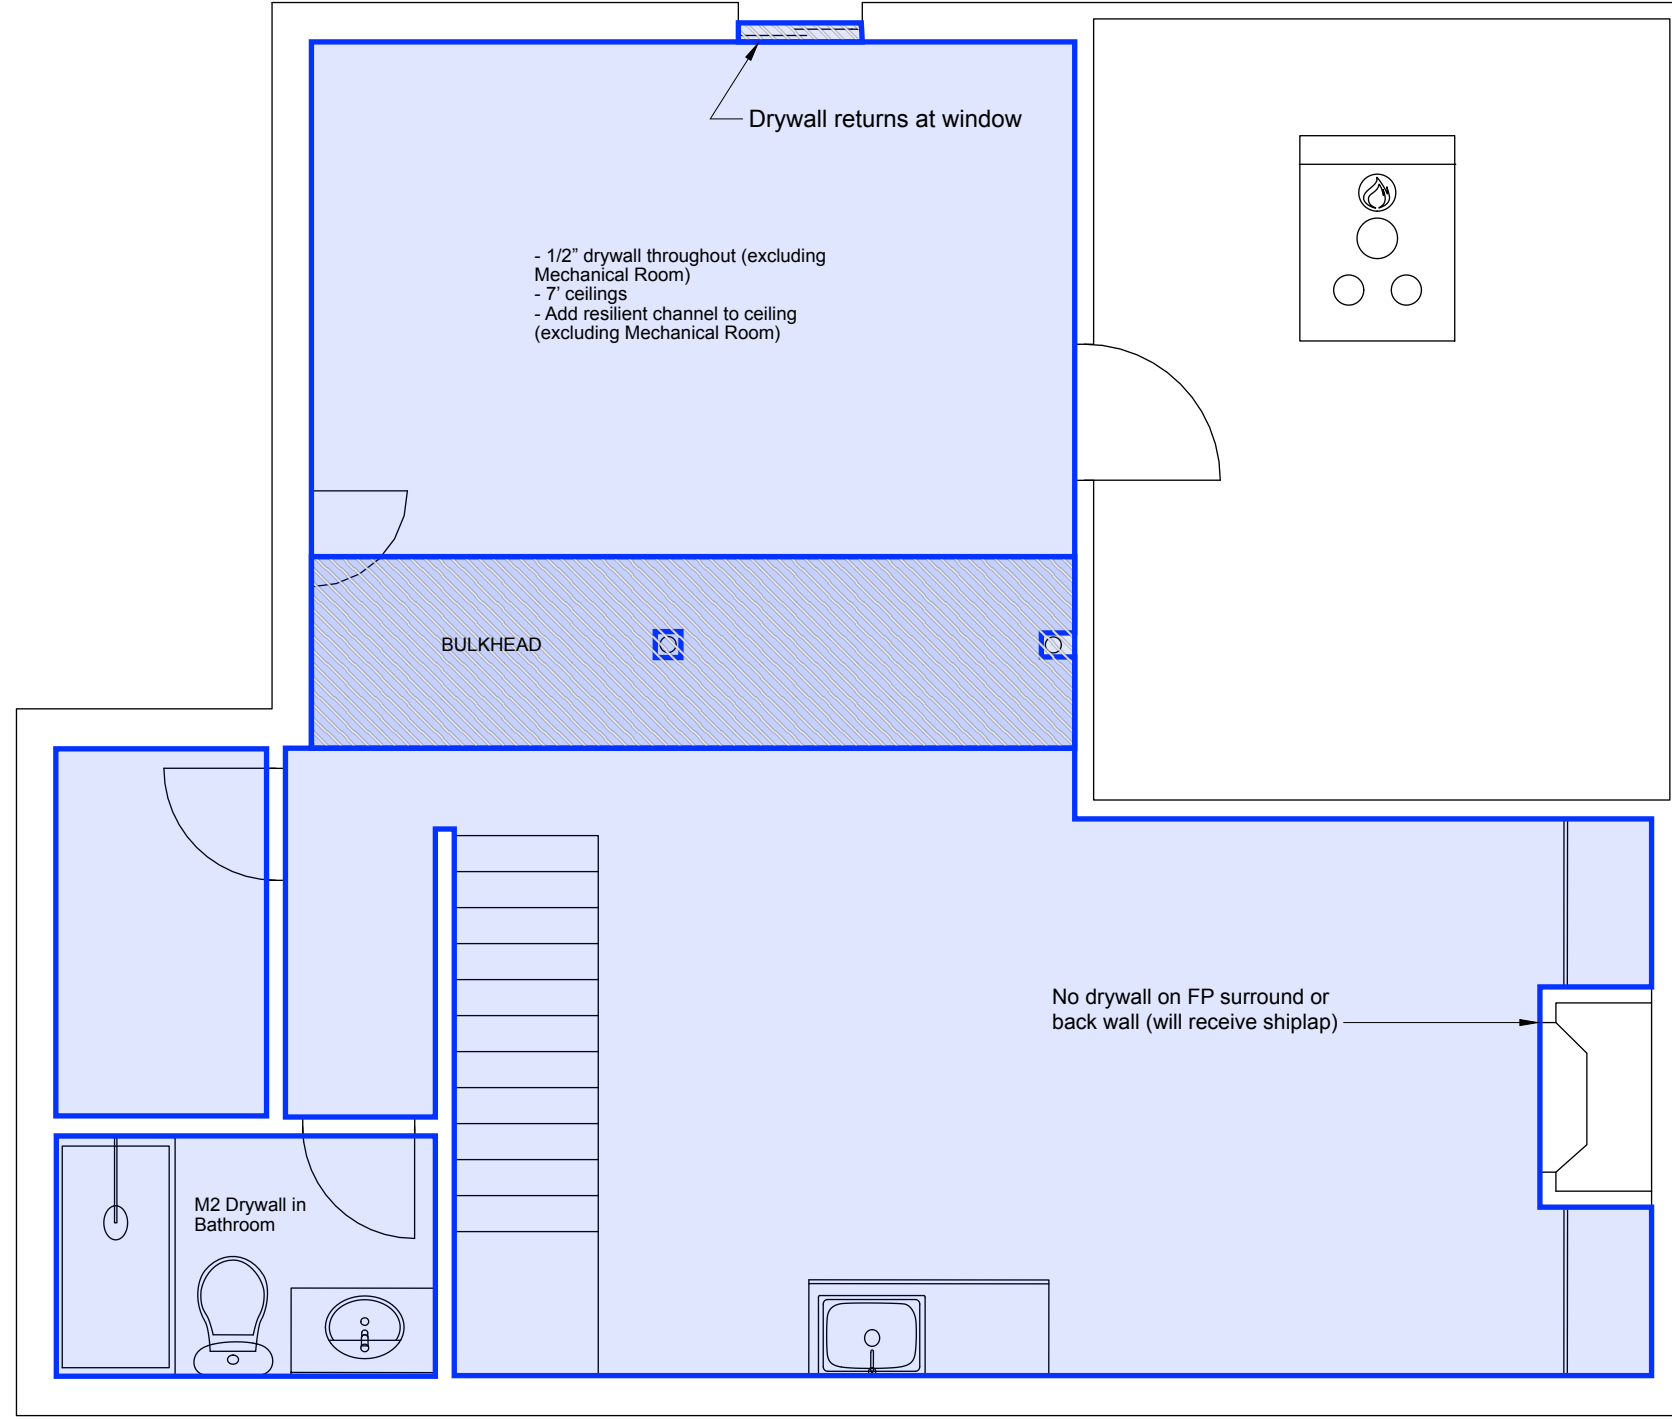

Eden Build Ltd.
135 South Dr
St Catharines, ON
info@edenbuild.ca
(905) 658-3336

CLIENT

PROJECT
Basement Remodel

ISSUE
February 6, 2024

DRAWN BY
Craig Eden

PROJECT NO.
149

Drywall Plan