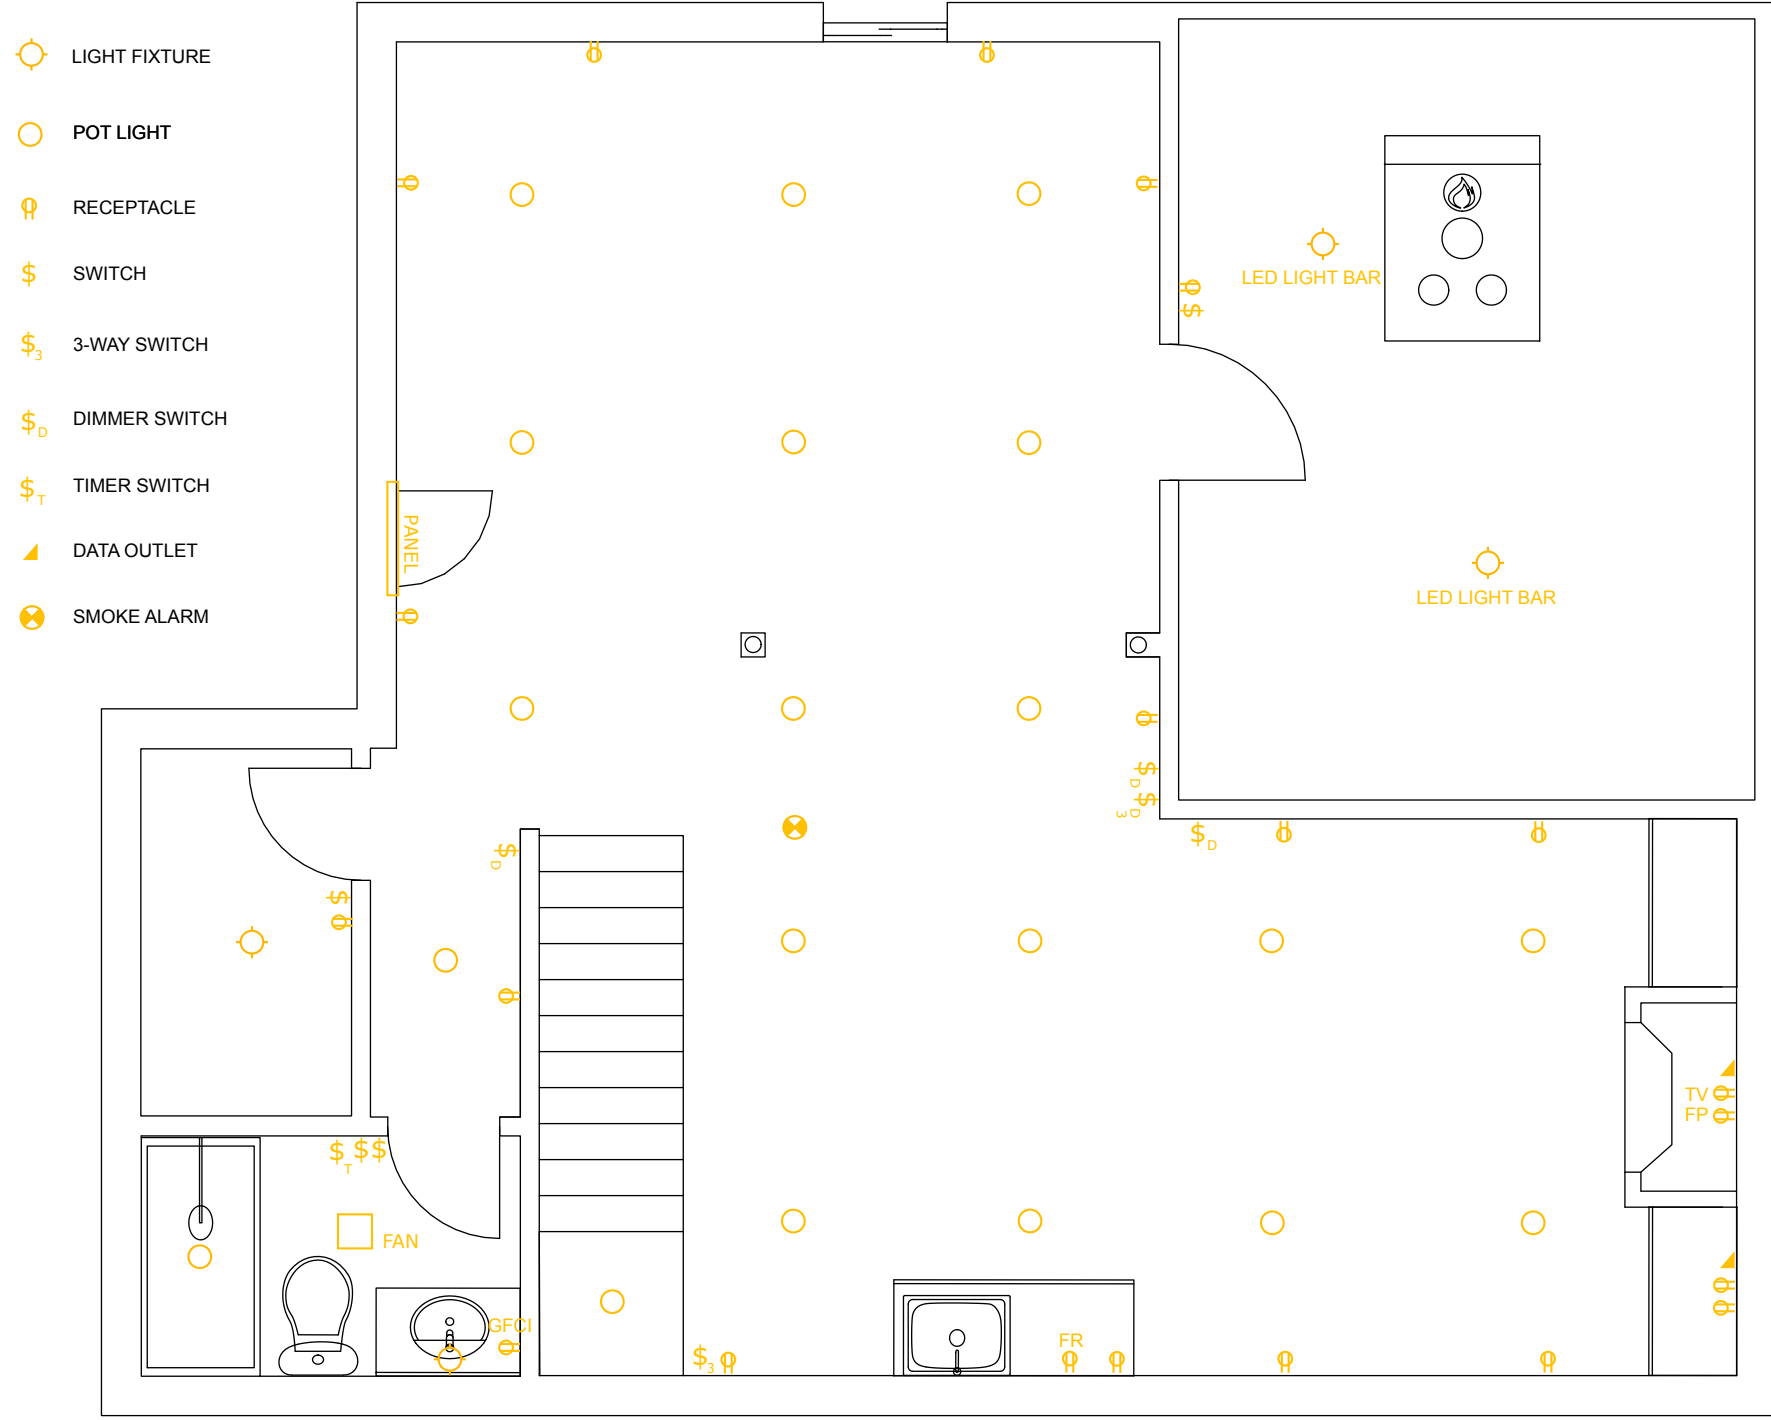

Eden Build Ltd.
135 South Dr
St Catharines, ON
info@edenbuild.ca
(905) 658-3336

CLIENT

PROJECT
Basement Remodel

ISSUE
February 6, 2024

DRAWN BY
Craig Eden

Electrical Plan

A.08