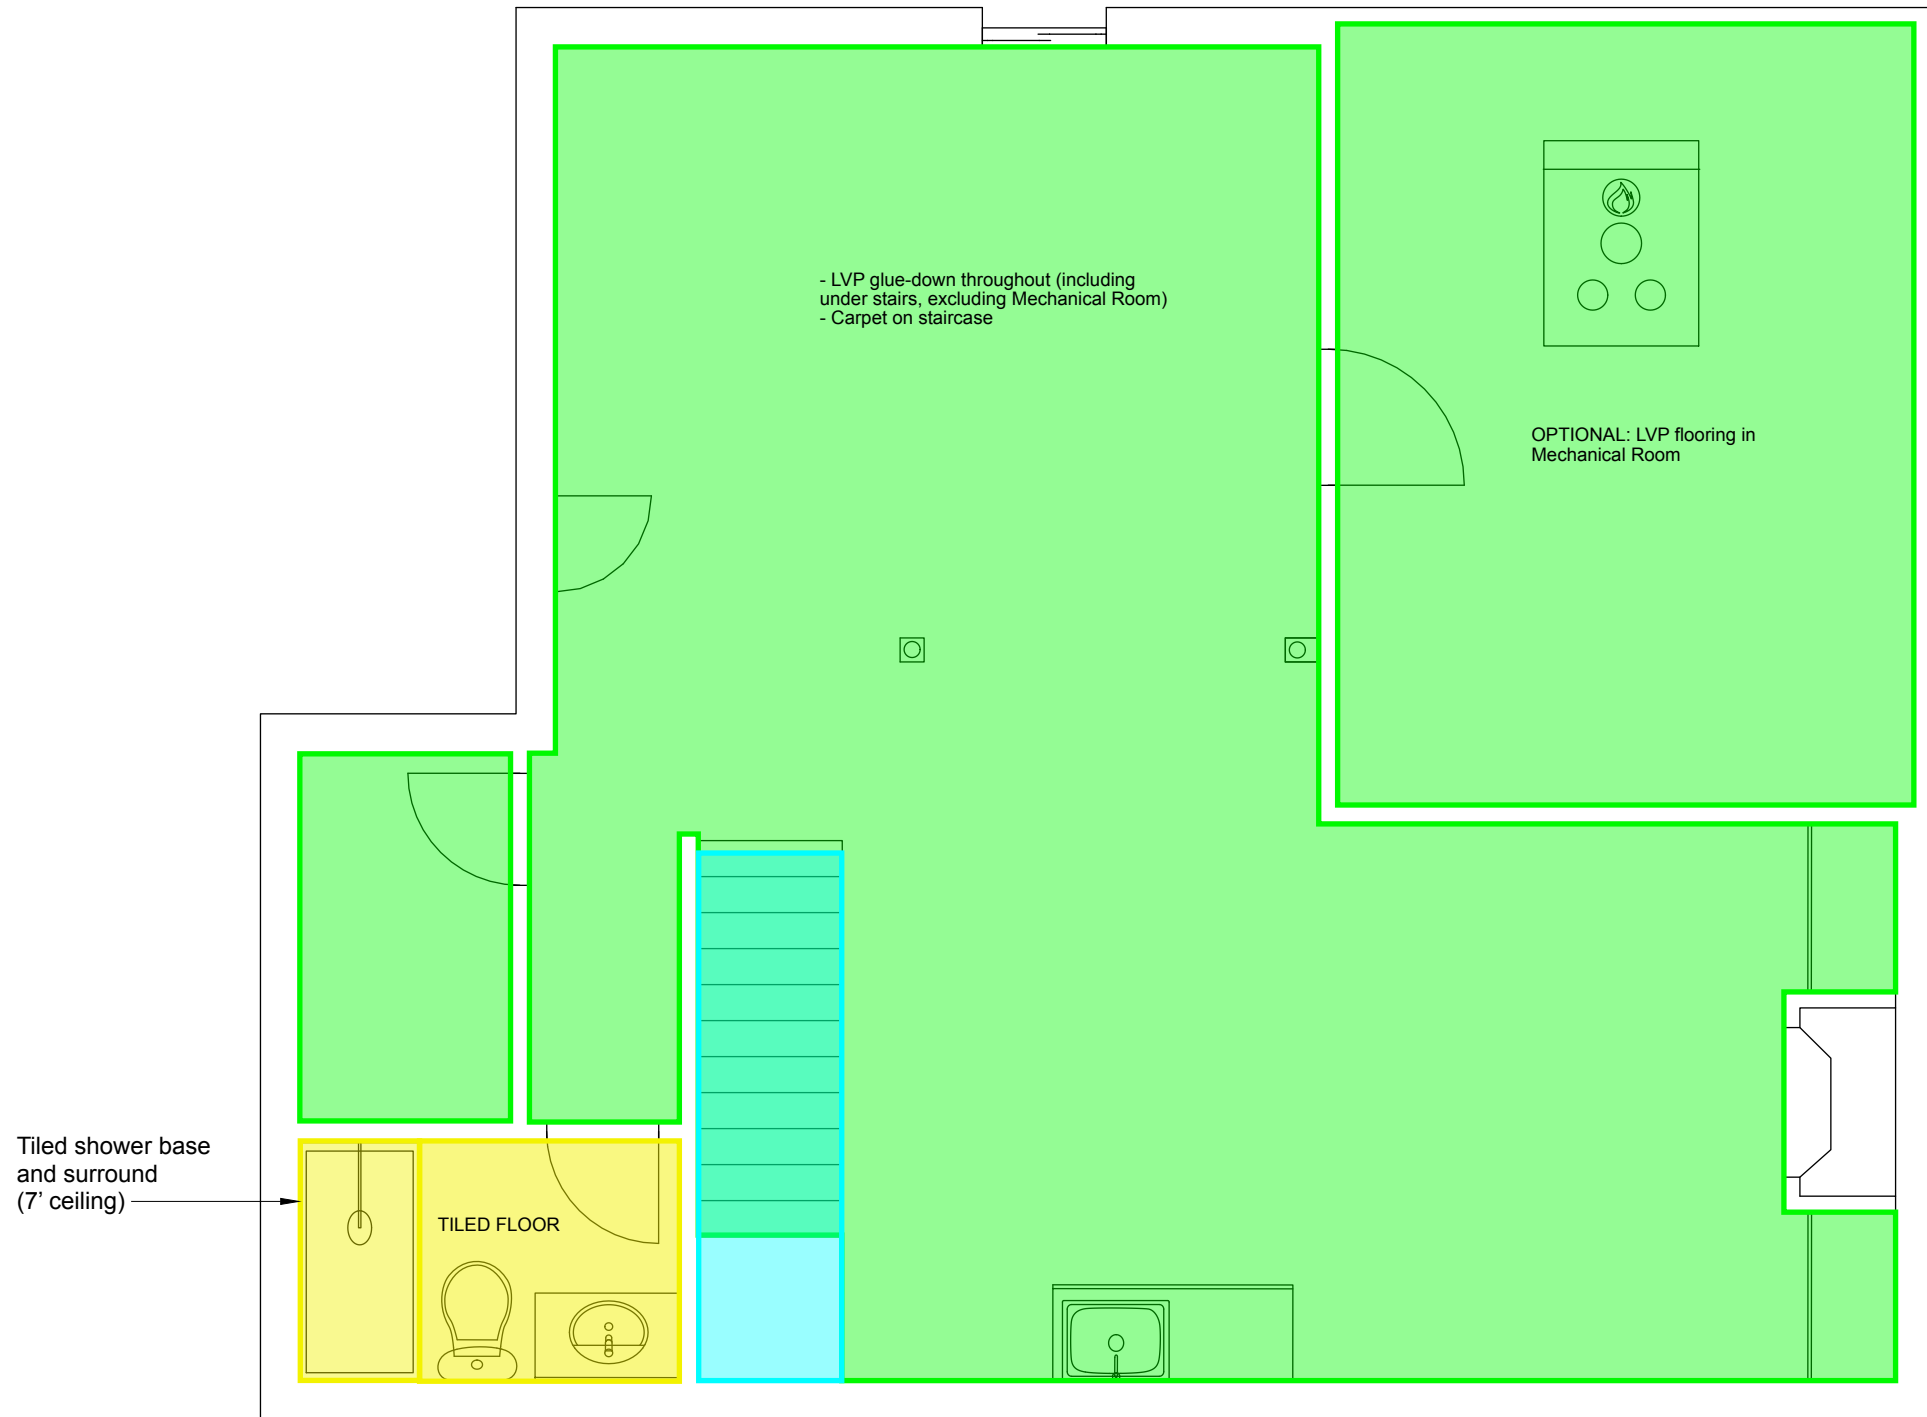

Eden Build Ltd.
135 South Dr
St Catharines, ON
info@edenbuild.ca
(905) 658-3336

CLIENT

PROJECT
Basement Remodel

ISSUE
February 6, 2024

DRAWN BY
Craig Eden

PROJECT NO.
149

Flooring Plan