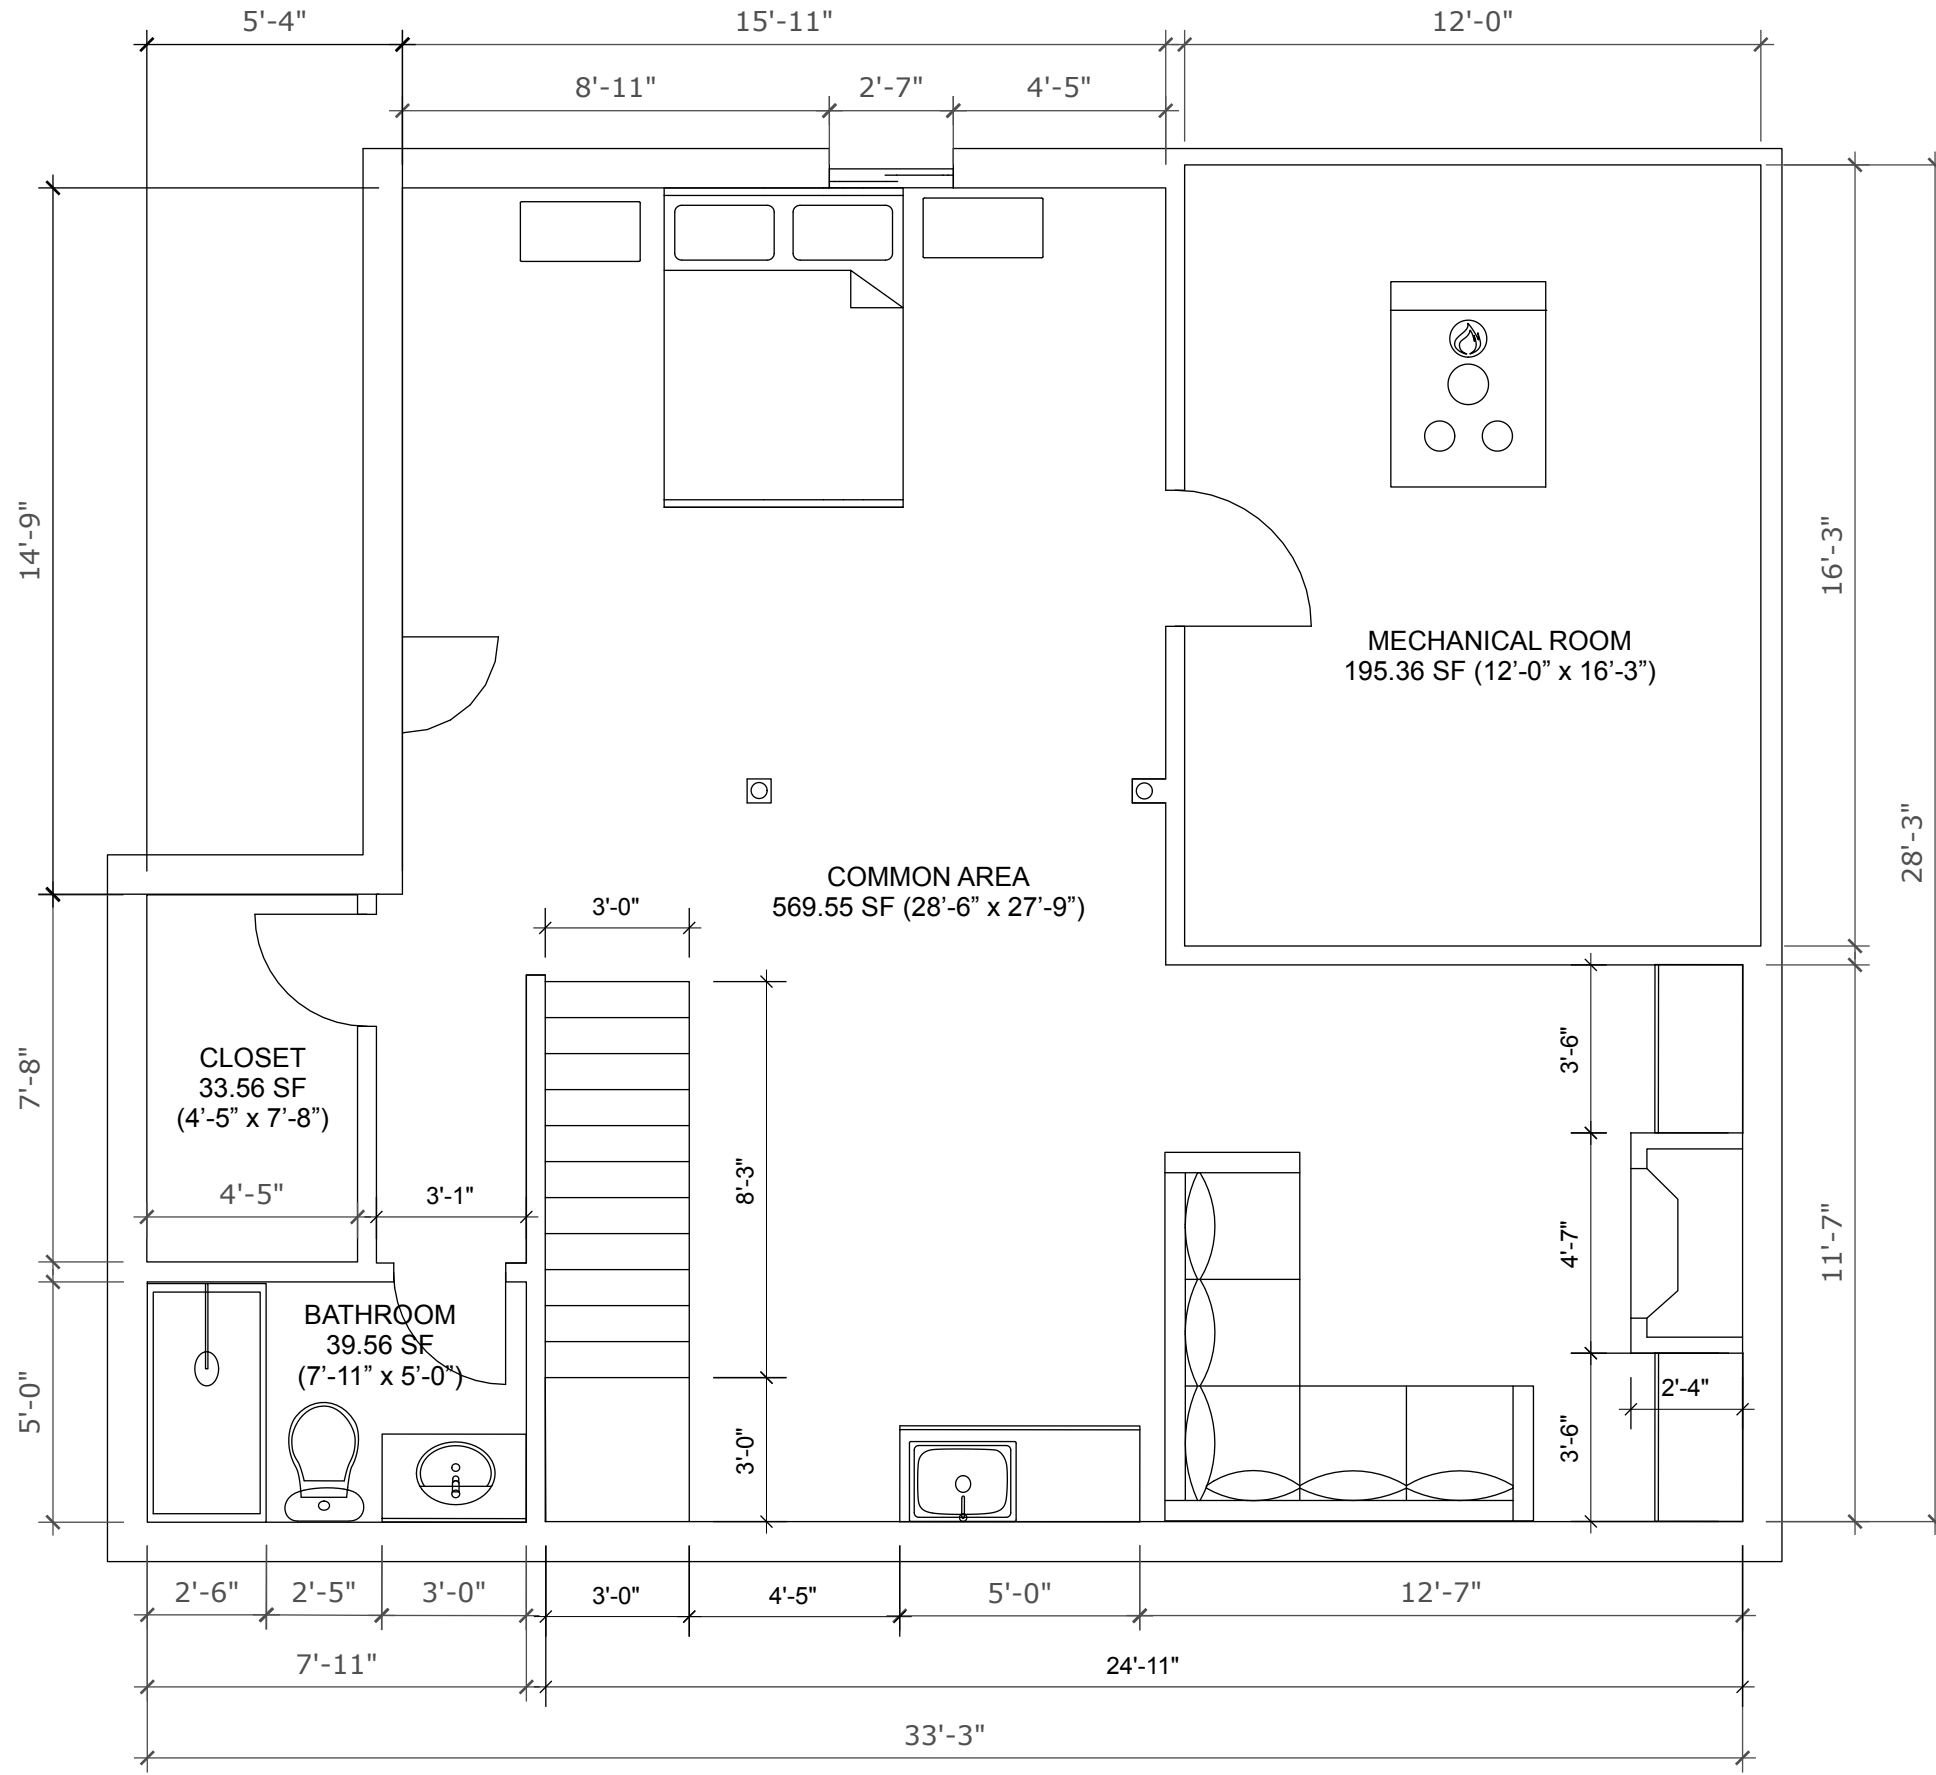

Eden Build Ltd.
135 South Dr
St Catharines, ON
info@edenbuild.ca
(905) 658-3336

CLIENT

PROJECT
Basement Remodel

ISSUE
February 6, 2024

DRAWN BY
Craig Eden

PROJECT NO.
149

Proposed Plan

A.02