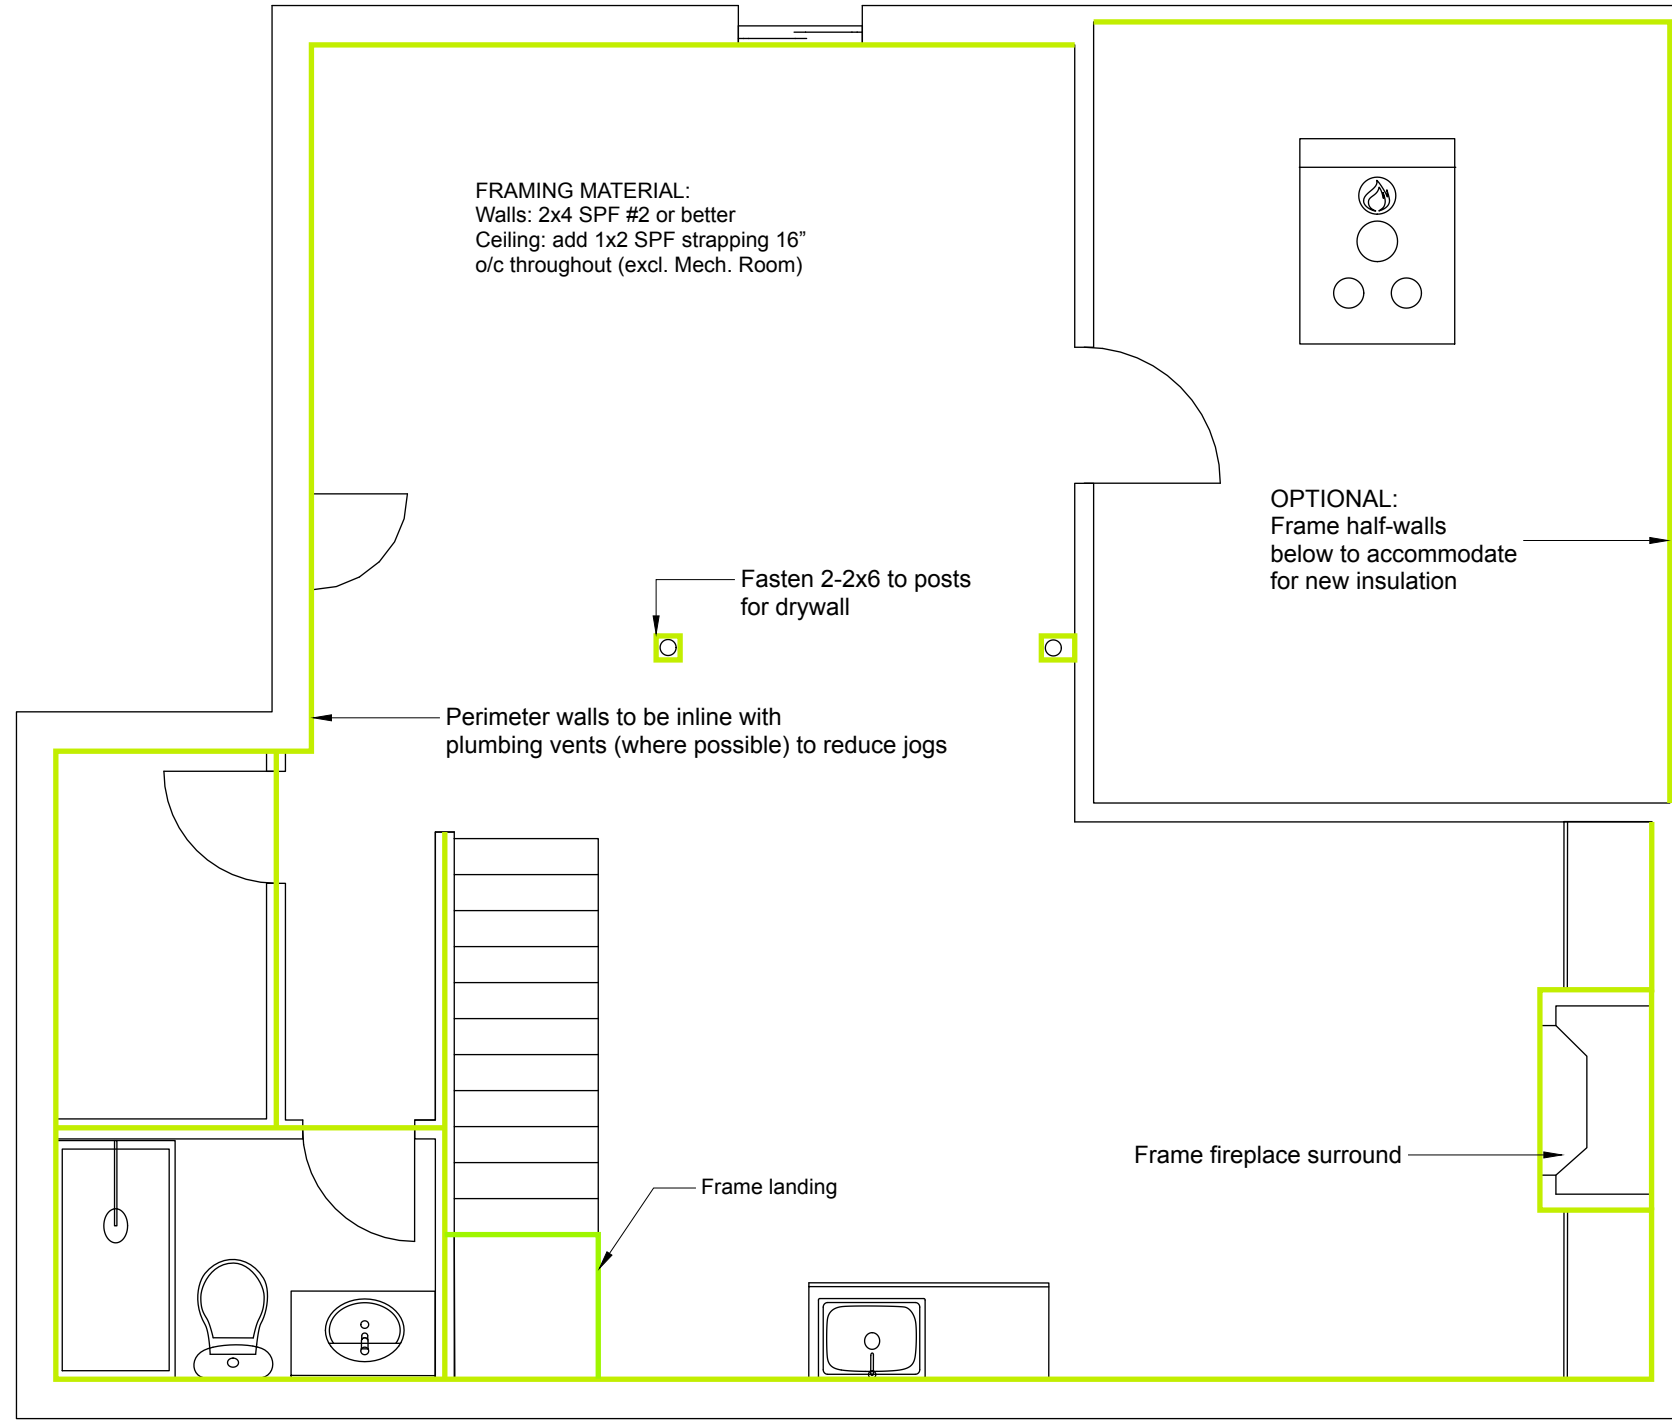

Eden Build Ltd.
135 South Dr
St Catharines, ON
info@edenbuild.ca
(905) 658-3336

CLIENT

PROJECT
Basement Remodel

PROJECT NO.
149

ISSUE
February 6, 2024

DRAWN BY
Craig Eden

Framing Plan