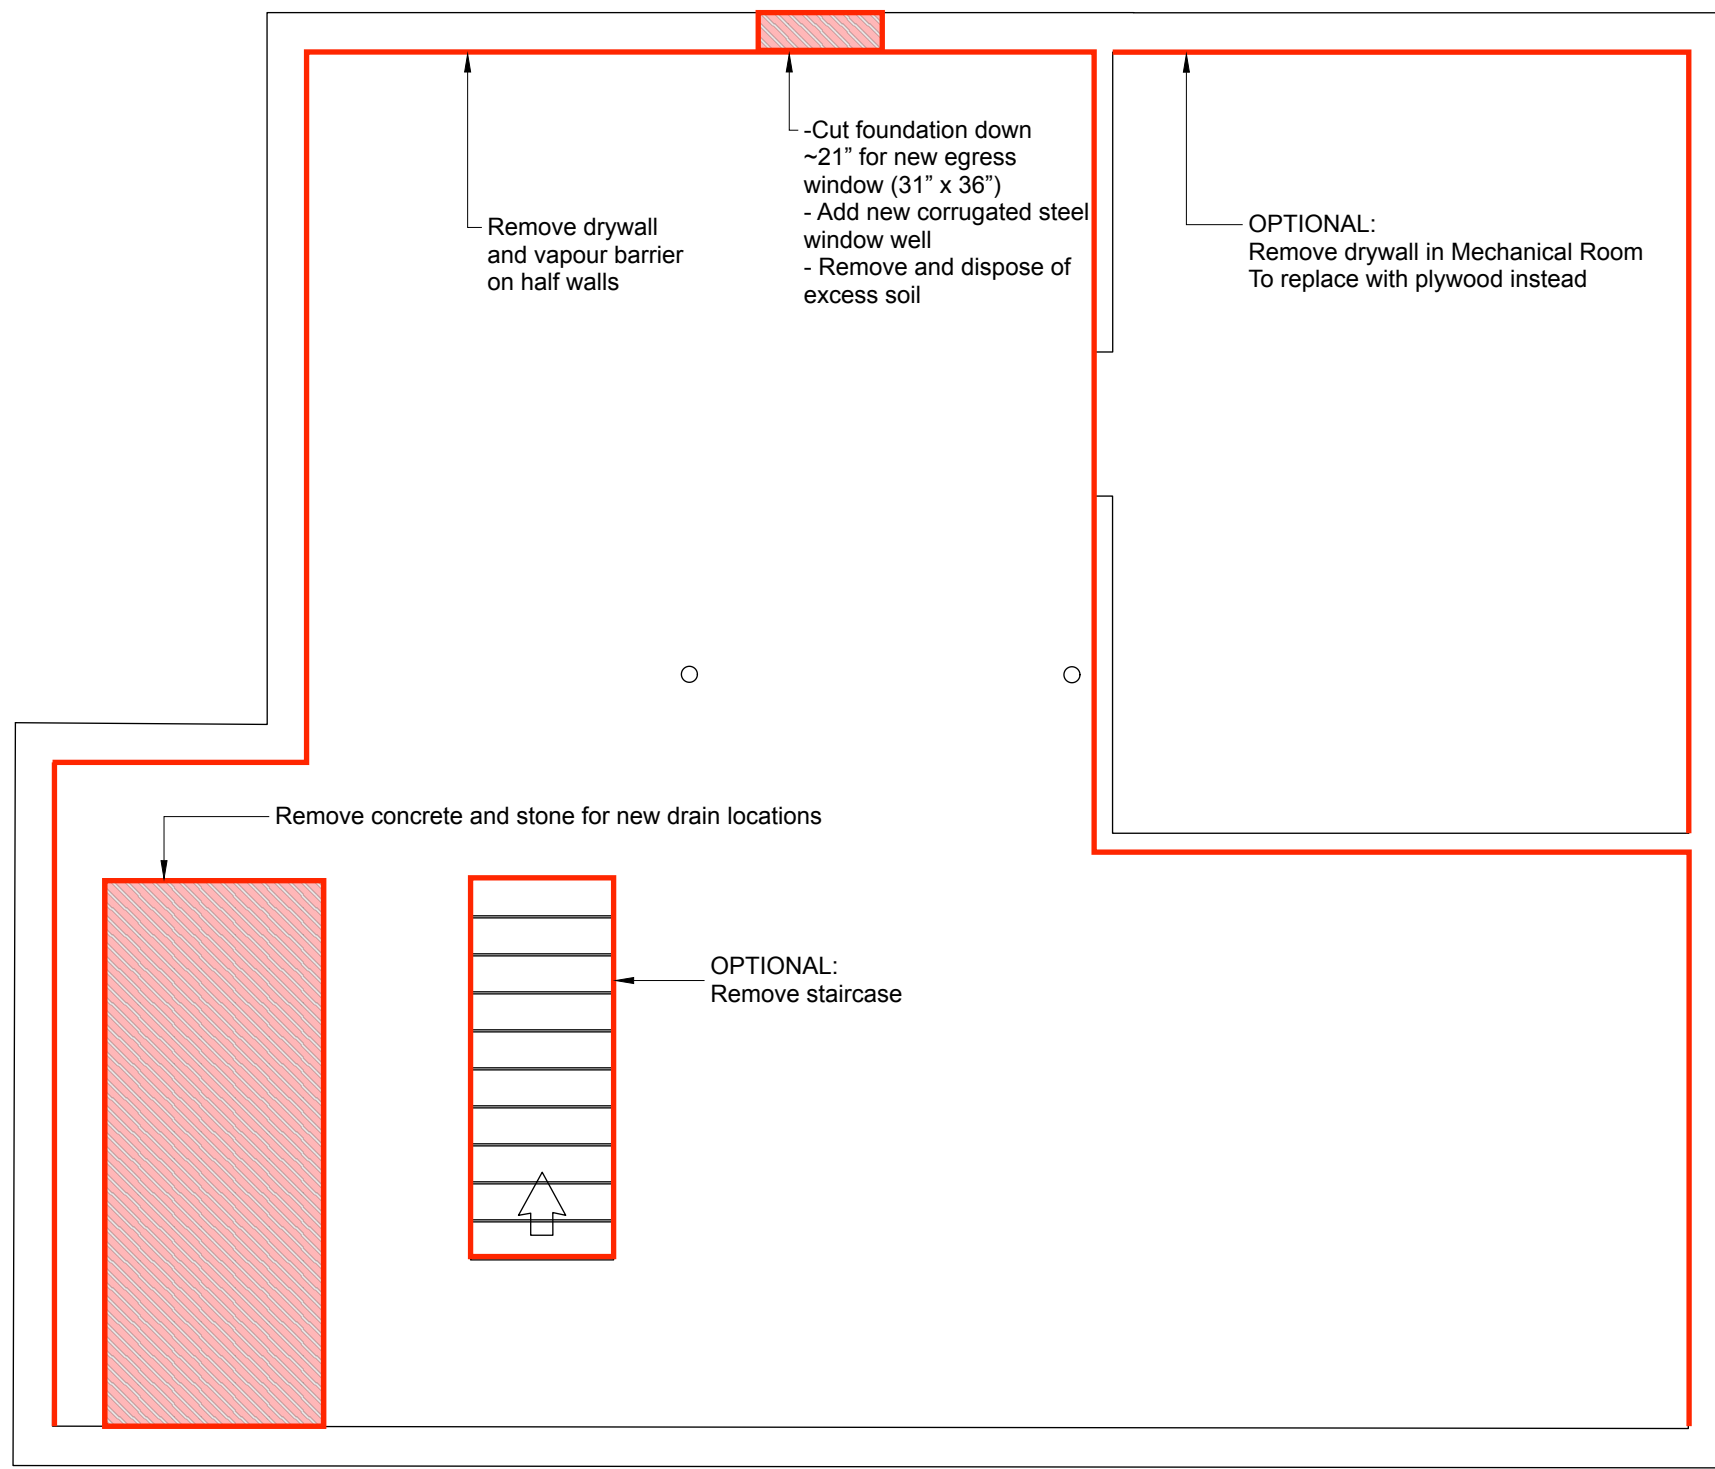

Eden Build Ltd.
135 South Dr
St Catharines, ON
info@edenbuild.ca
(905) 658-3336

CLIENT

PROJECT
Basement Remodel

PROJECT NO.
149

ISSUE
February 6, 2024

DRAWN BY
Craig Eden

Demolition Plan