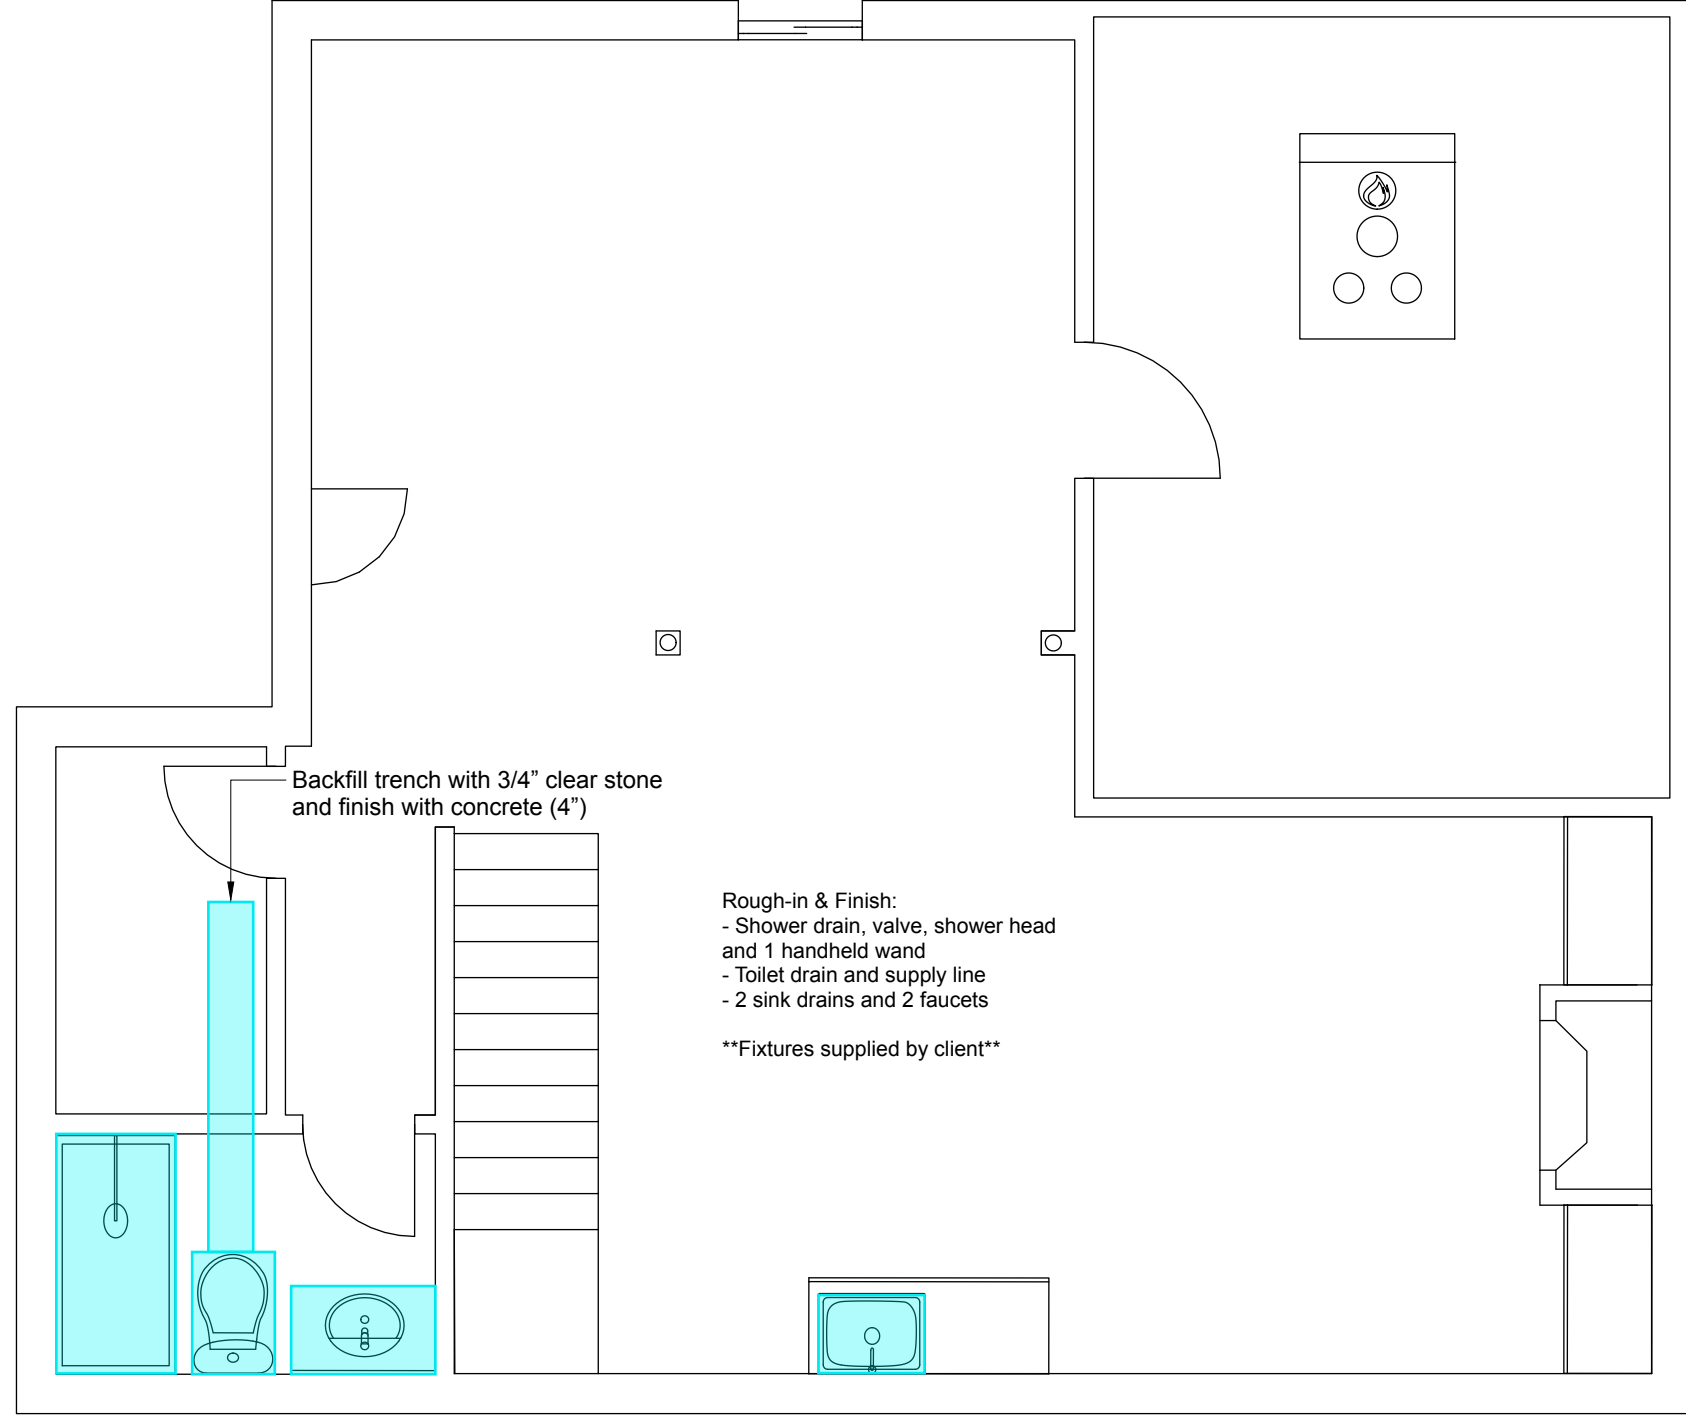

Eden Build Ltd.
135 South Dr
St Catharines, ON
info@edenbuild.ca
(905) 658-3336

CLIENT

PROJECT
Basement Remodel

PROJECT NO.
149

ISSUE
February 6, 2024

DRAWN BY
Craig Eden

Plumbing Plan