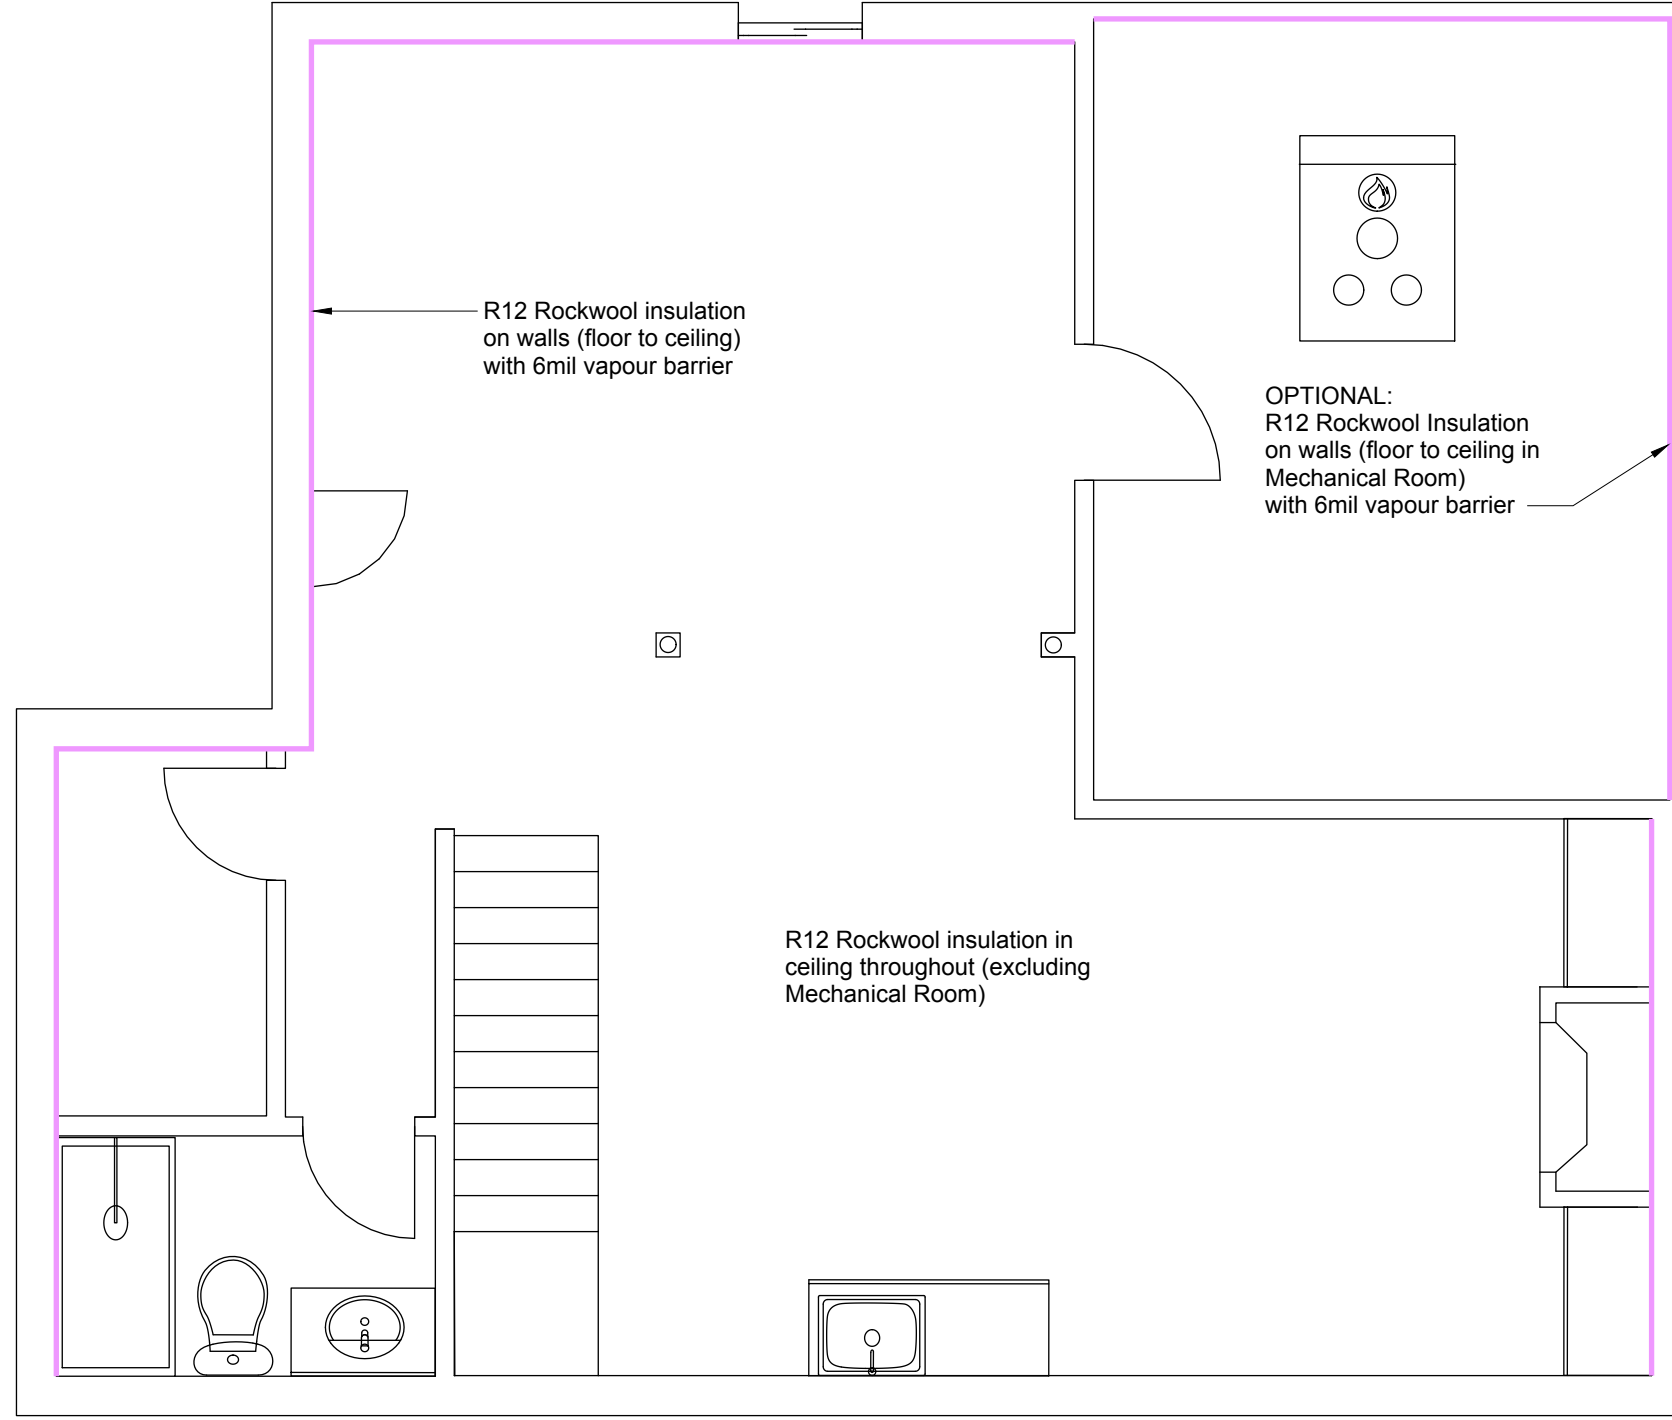

Eden Build Ltd.
135 South Dr
St Catharines, ON
info@edenbuild.ca
(905) 658-3336

CLIENT

PROJECT
Basement Remodel

ISSUE
February 6, 2024

DRAWN BY
Craig Eden

PROJECT NO.
149

Insulation Plan